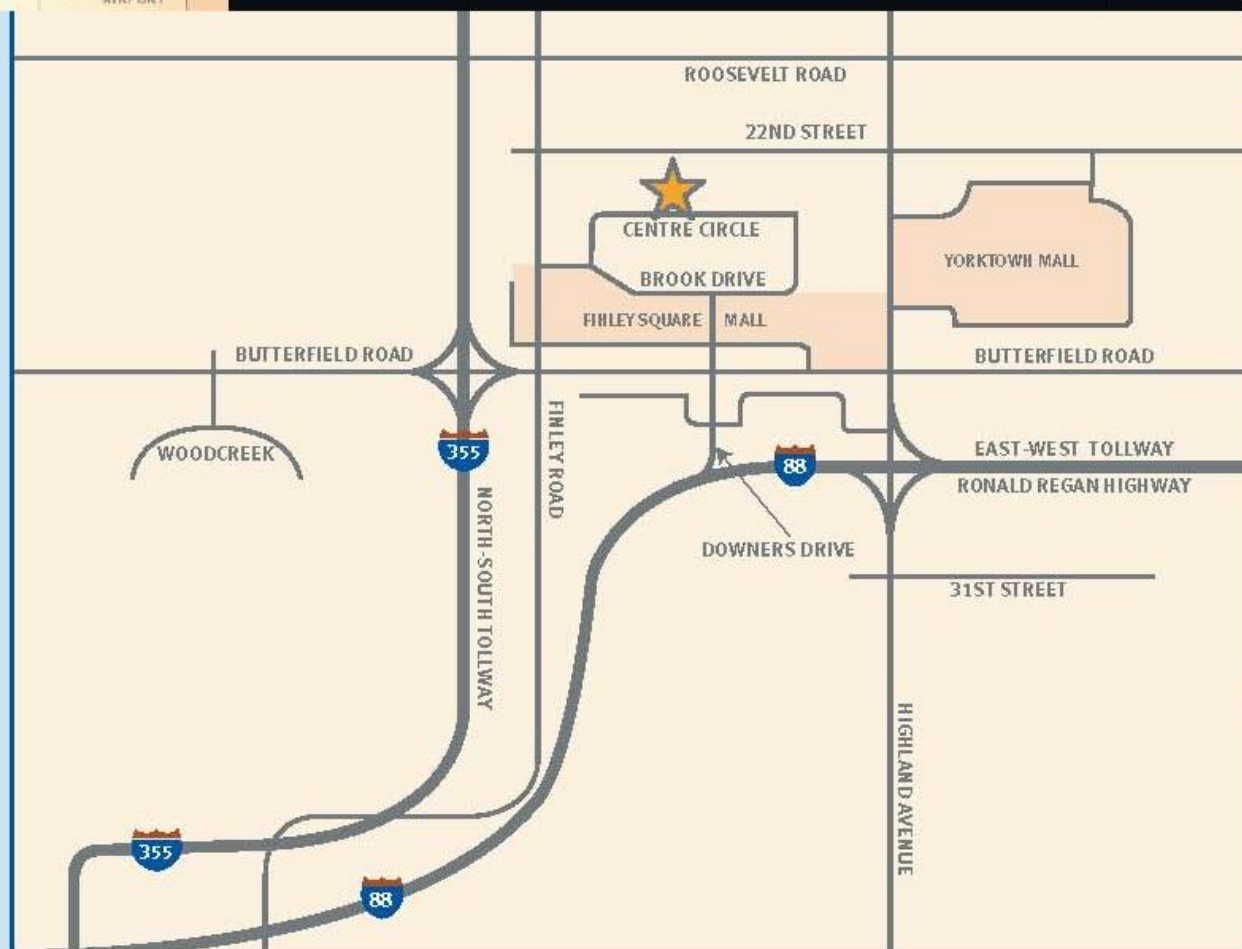

Elite

Directions to Downers Grove Laboratory

From O'Hare

- Exit terminal to I-190 East
- East on I-190 to I-294 South
- South on I-294 to I-88 West
- West on I-88 to Highland Avenue
- North (Right) on Highland Avenue to Butterfield Road
- West (Left) on Butterfield Road to Finley Road
- North (Right) on Finley Road to Brook Drive
- East (Right) on Brook Drive to Centre Circle
- Turn Left onto Centre Circle and continue east around to the laboratory at 1516 Centre Circle

From Midway

- Exit terminal to Cicero Avenue (Route 50)
- North (Left) on Cicero to I-55 South
- South on I-55 to I-294 North
- North on I-294 to I-88 West
- West on I-88 to Highland Avenue
- North (Right) on Highland Avenue to Butterfield Road
- West (Left) on Butterfield Road to Finley Road
- North (Right) on Finley Road to Brook Drive
- East (Right) on Brook Drive to Centre Circle
- Turn Left onto Centre Circle and continue east around to the laboratory at 1516 Centre Circle