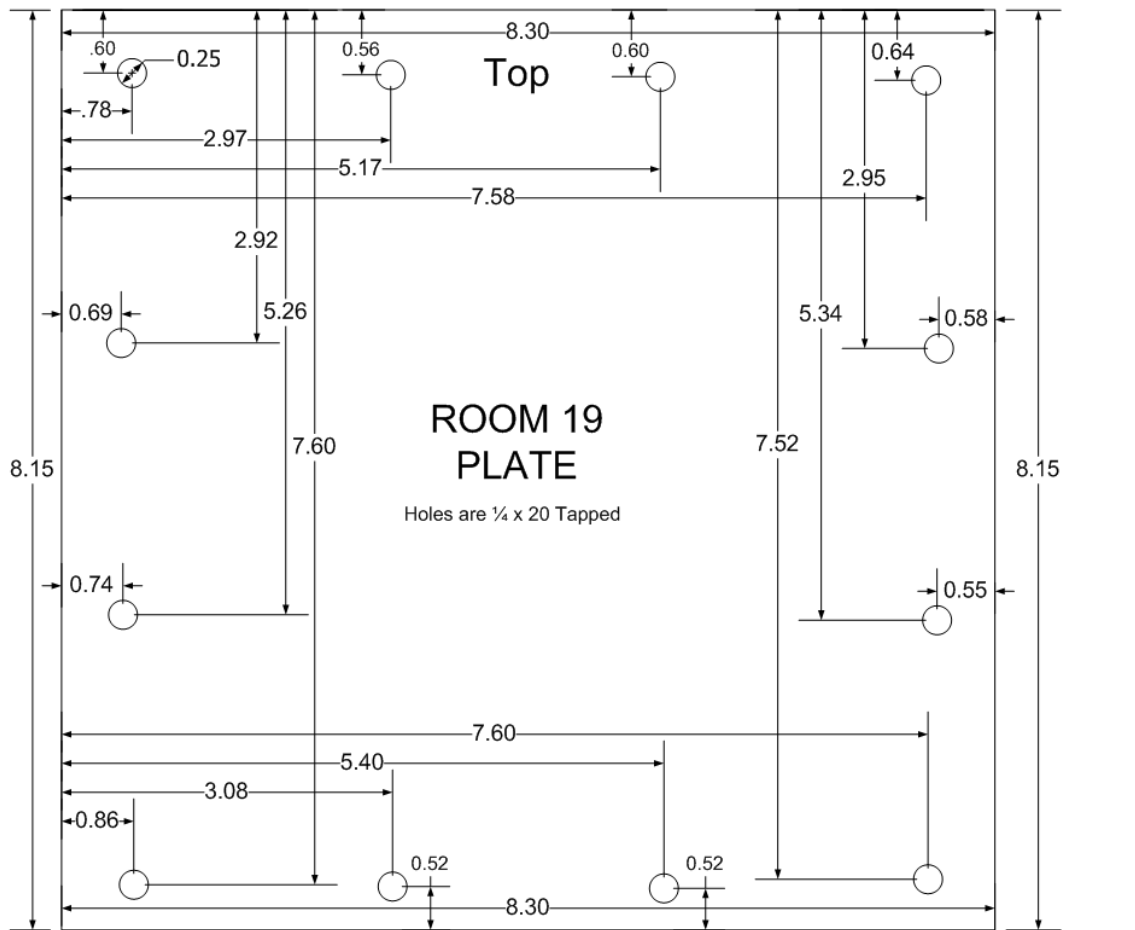

Room ID: R19M

Figure - 4: Room 19M Common Wall Openings

Figure - 5: Room 19P Waveguide Opening

Figure - 6: Room 19P (Test Room) Small Waveguide Plate w/ Dimensions