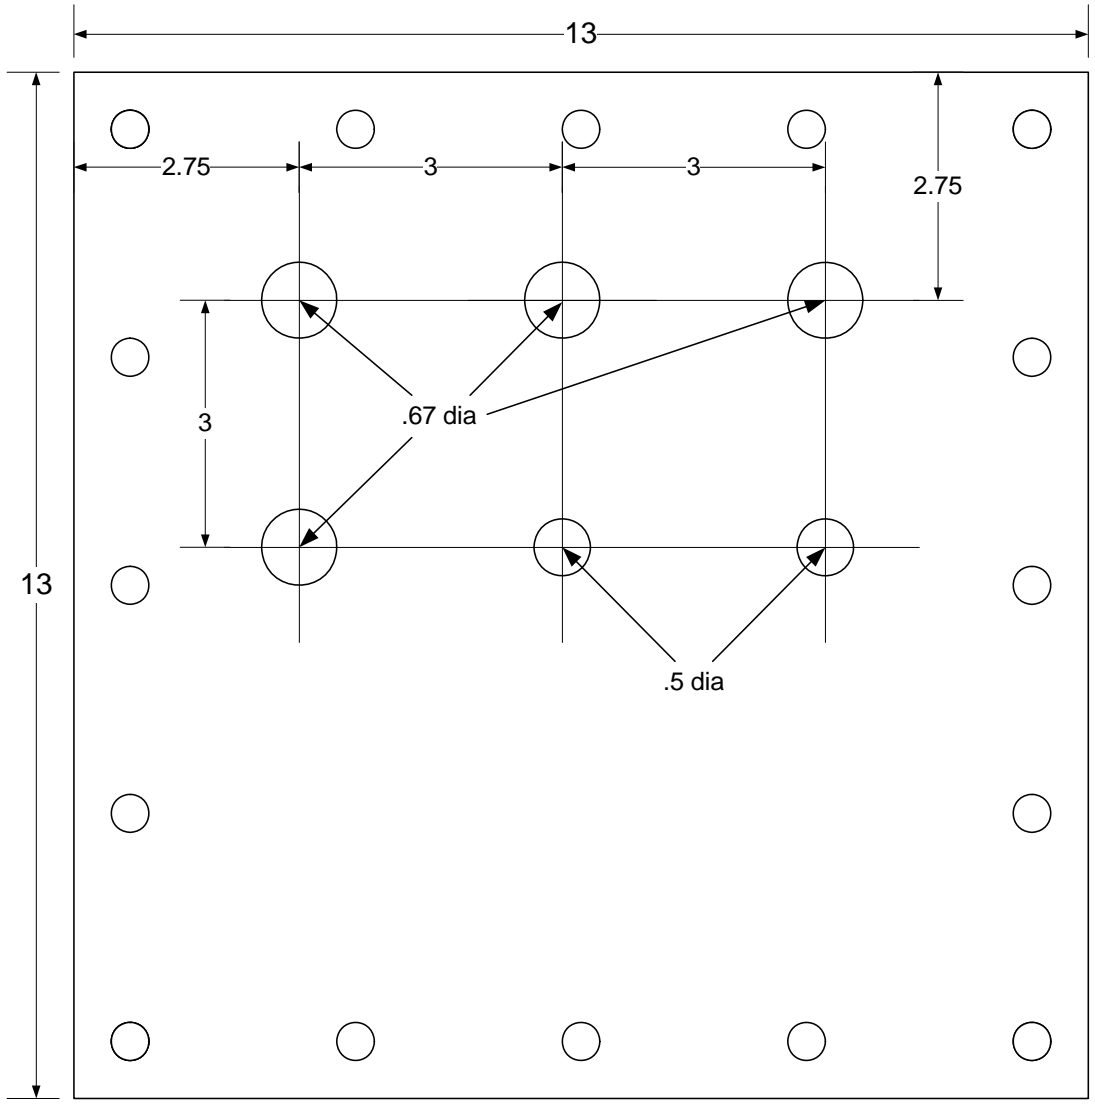

Room ID: R21F

Figure – 4: Monitor room plate

All dimensions are in inches

Figure – 5: Monitor room plate dimensions