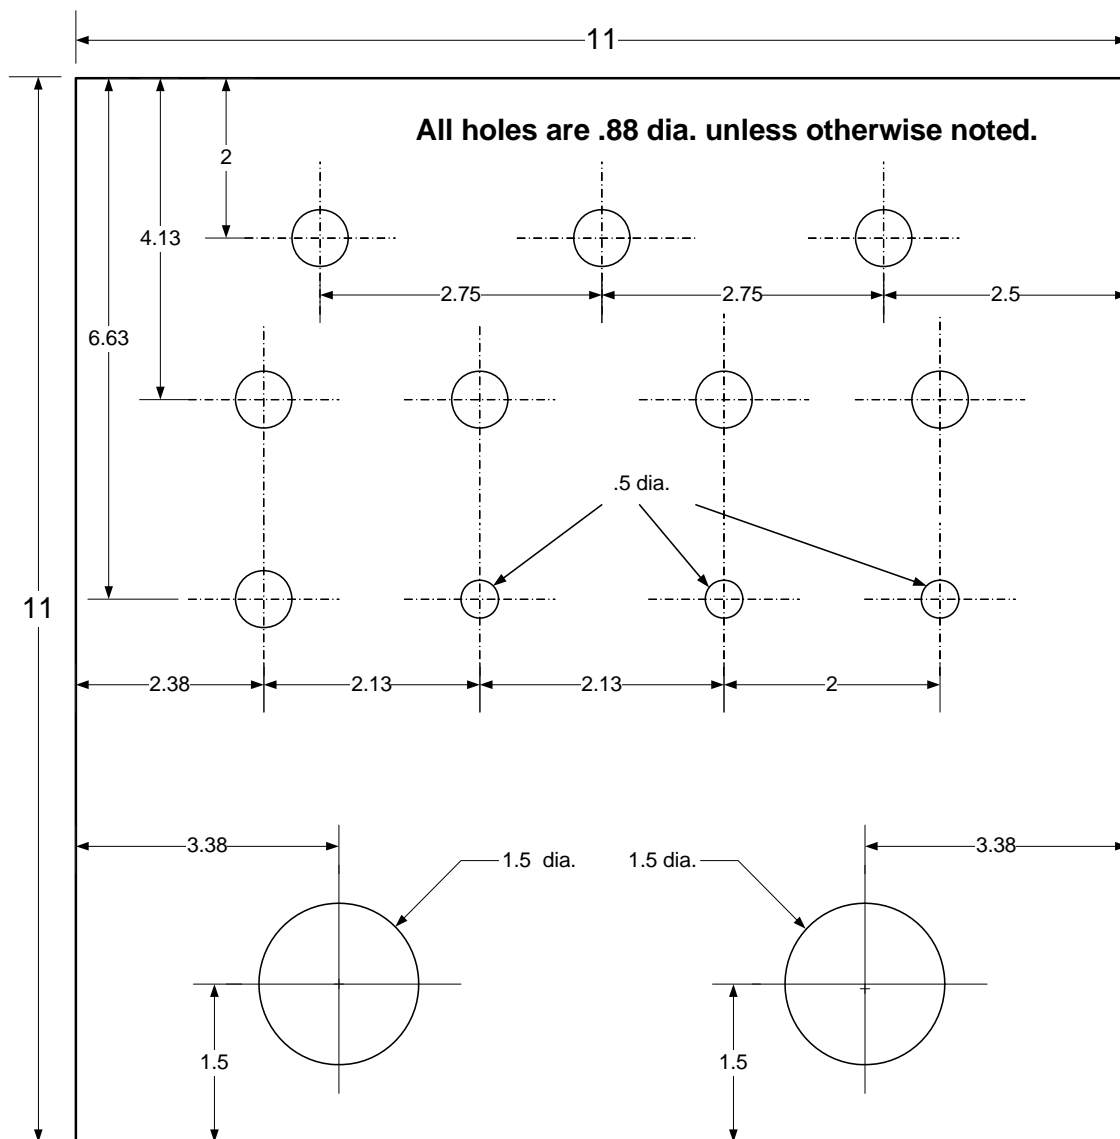

**Room ID: R22**

**Figure - 3: Rooms 22A (Test Room) & 22P (Monitor Room)**

**Figure – 4: Plate 1**

All dimensions are in inches

**Figure – 5:** Plate 1 Dimensions

**Figure – 6: Plate 2**

All dimensions are in inches

**Figure – 7: Plate 2 Dimensions**

**Figure – 8: Plate 3**

All dimensions are in inches

**Figure – 9:** Plate 3 Dimensions

**Figure – 10: Access Hatch**