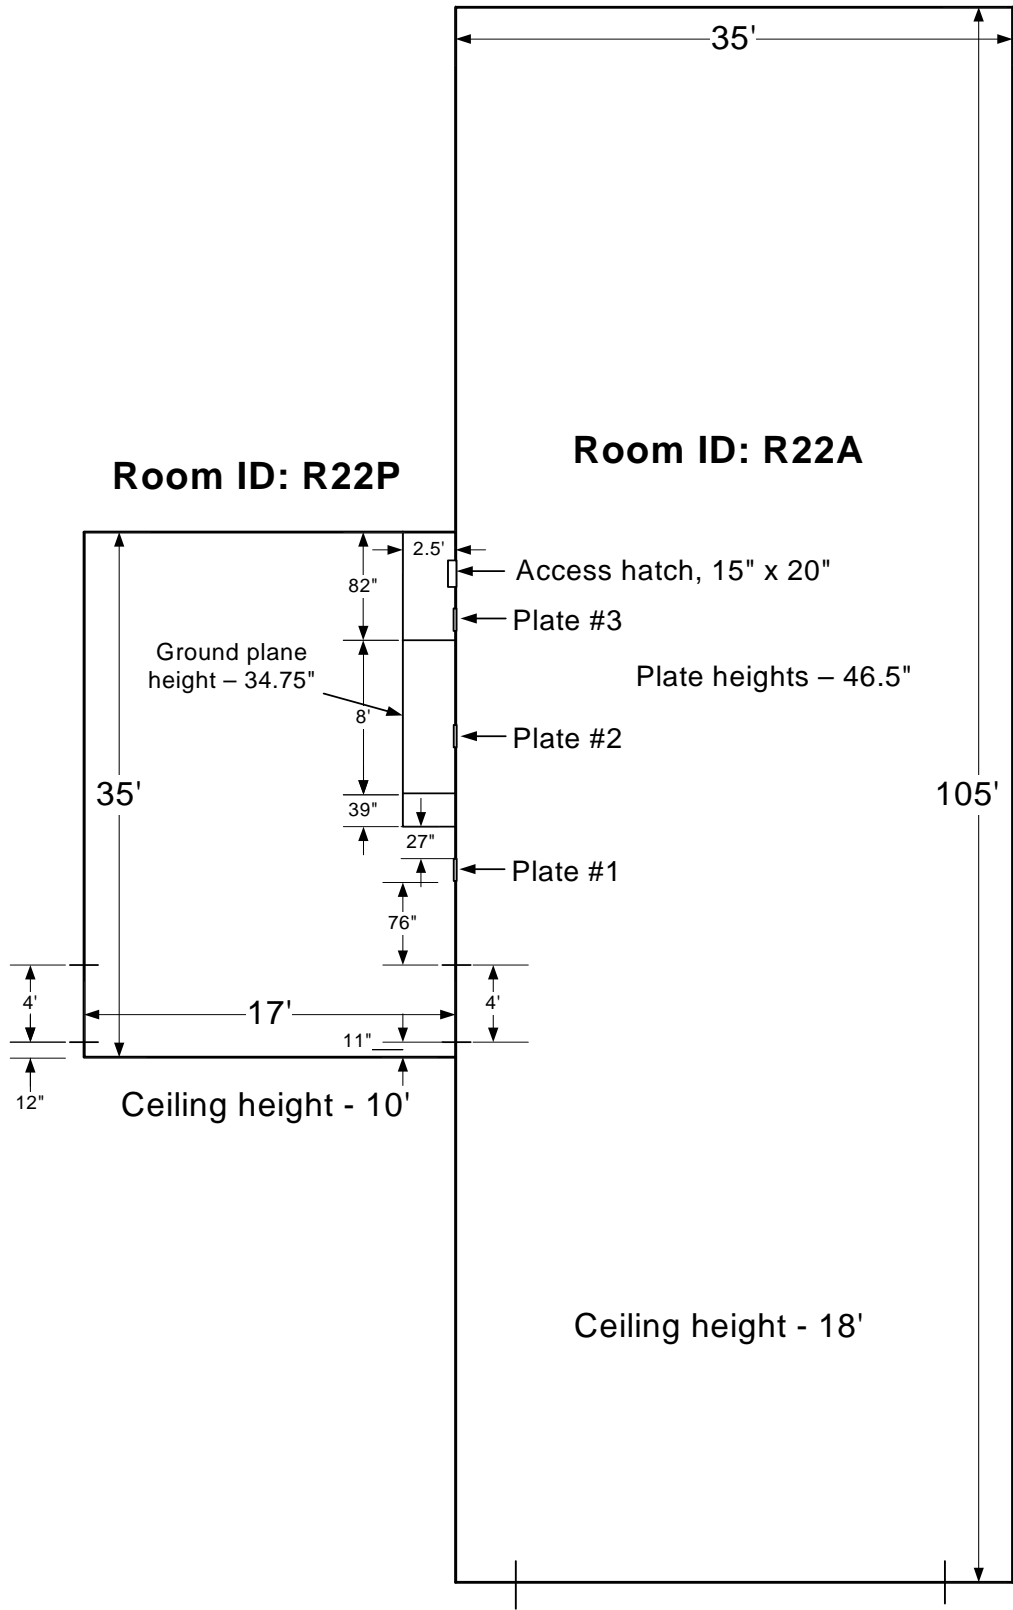

**Room ID: R22**

**Figure - 3: Rooms 22A (Test Room) & 22P (Monitor Room)**

**Figure – 4: Plate 1**

All dimensions are in inches

**Figure – 5:** Plate 1 Dimensions

**Figure – 6: Plate 2**

All dimensions are in inches

**Figure – 7: Plate 2 Dimensions**

**Figure – 8: Plate 3**

All dimensions are in inches

**Figure – 9:** Plate 3 Dimensions

**Figure – 10: Access Hatch**