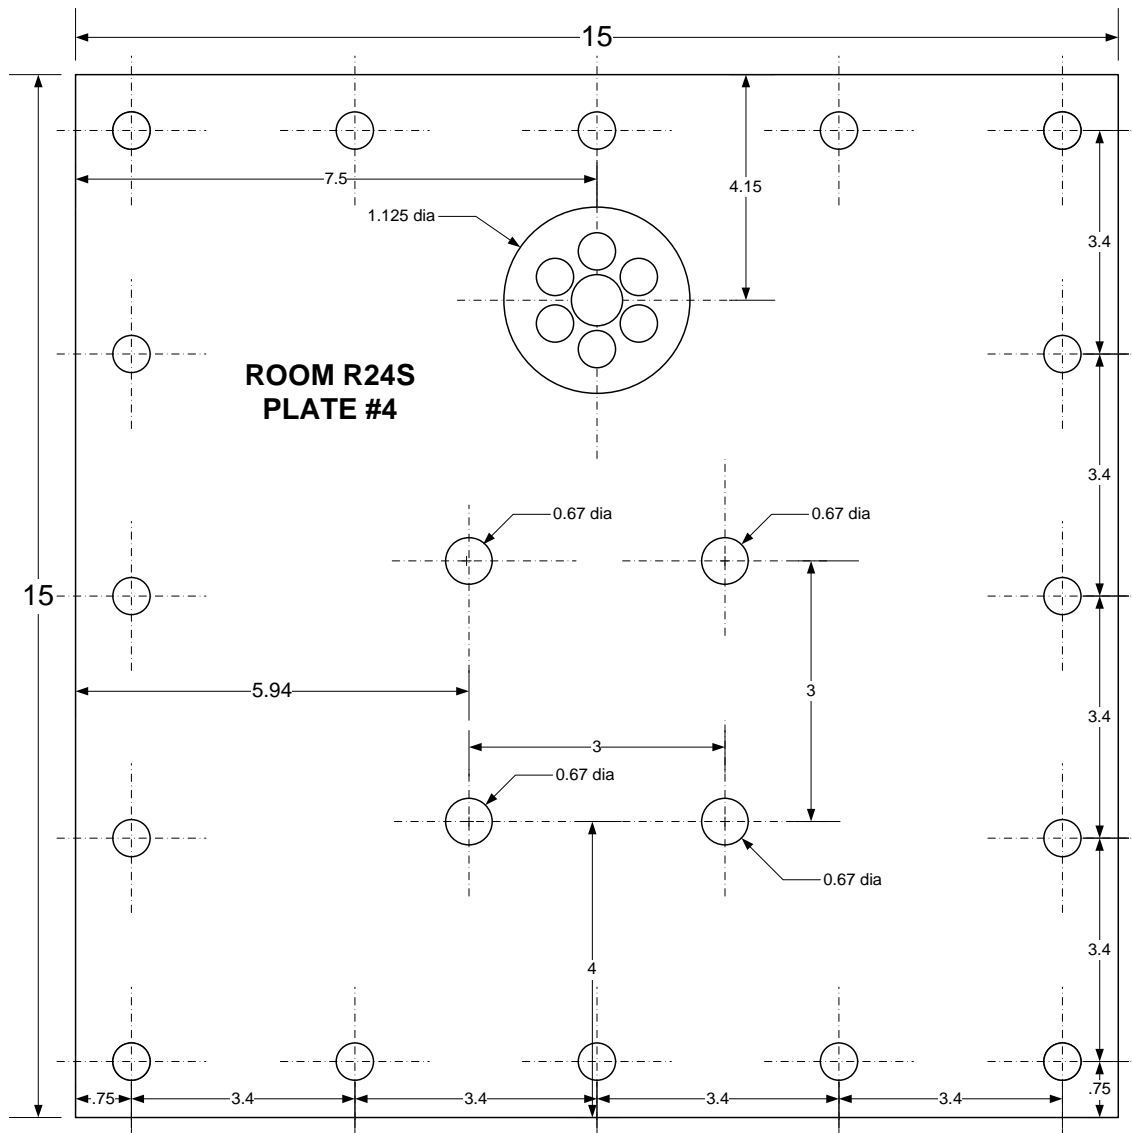

**Room ID: R24S**

**Figure - 4:** Room 24S Waveguide Mount (Test Room)  
Plate #3

All dimensions are in inches

**Figure - 5:** Room 24S (Test Room) Waveguide Plate w/ Dimensions Plate #3

**Figure - 6:** Room 24S (Test Room) Outer Mounting Plate (View from outside chamber) Plate #2

Room 24S (Test Room) Inner Mounting Plate  
Plate #1

**Figure - 8:** Room 24P (Monitor Room) Inner Mounting Plate  
Plate #1

**Figure - 10:** Room 24S Customer Mounting Plate Dimensions  
On Plate #1

**Figure – 11:** Room 24P (Monitor Room) Outer Mounting Plate  
Plate #4

All dimensions are in inches

**Figure - 12:** Room 24P (Monitor Room) Outer Mounting Plate Dimensions  
Plate #4