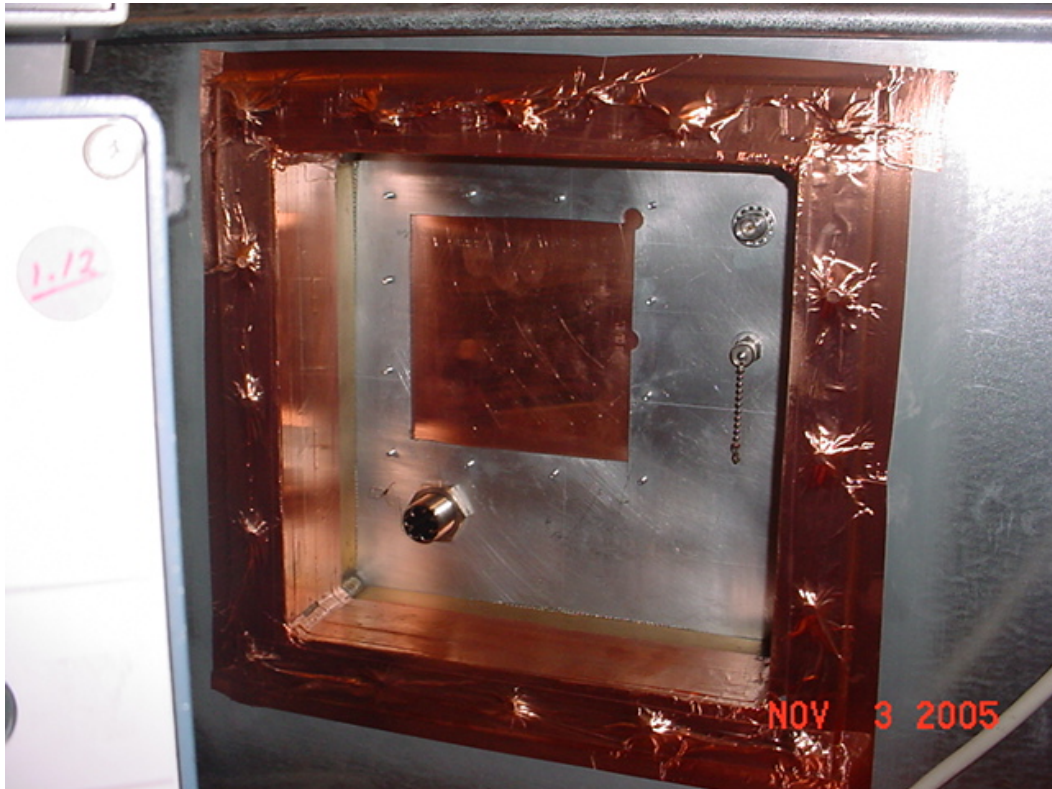

**Room ID: R24S**

**Figure - 4:** Room 24S Waveguide Mount (Test Room)  
Plate #3

All dimensions are in inches

**Figure - 5:** Room 24S (Test Room) Waveguide Plate w/ Dimensions Plate #3

**Figure - 6:** Room 24S (Test Room) Outer Mounting Plate (View from outside chamber) Plate #2

Room 24S (Test Room) Inner Mounting Plate  
Plate #1

**Figure - 8:** Room 24P (Monitor Room) Inner Mounting Plate  
Plate #1

**Figure - 10:** Room 24S Customer Mounting Plate Dimensions  
On Plate #1

**Figure – 11:** Room 24P (Monitor Room) Outer Mounting Plate  
Plate #4