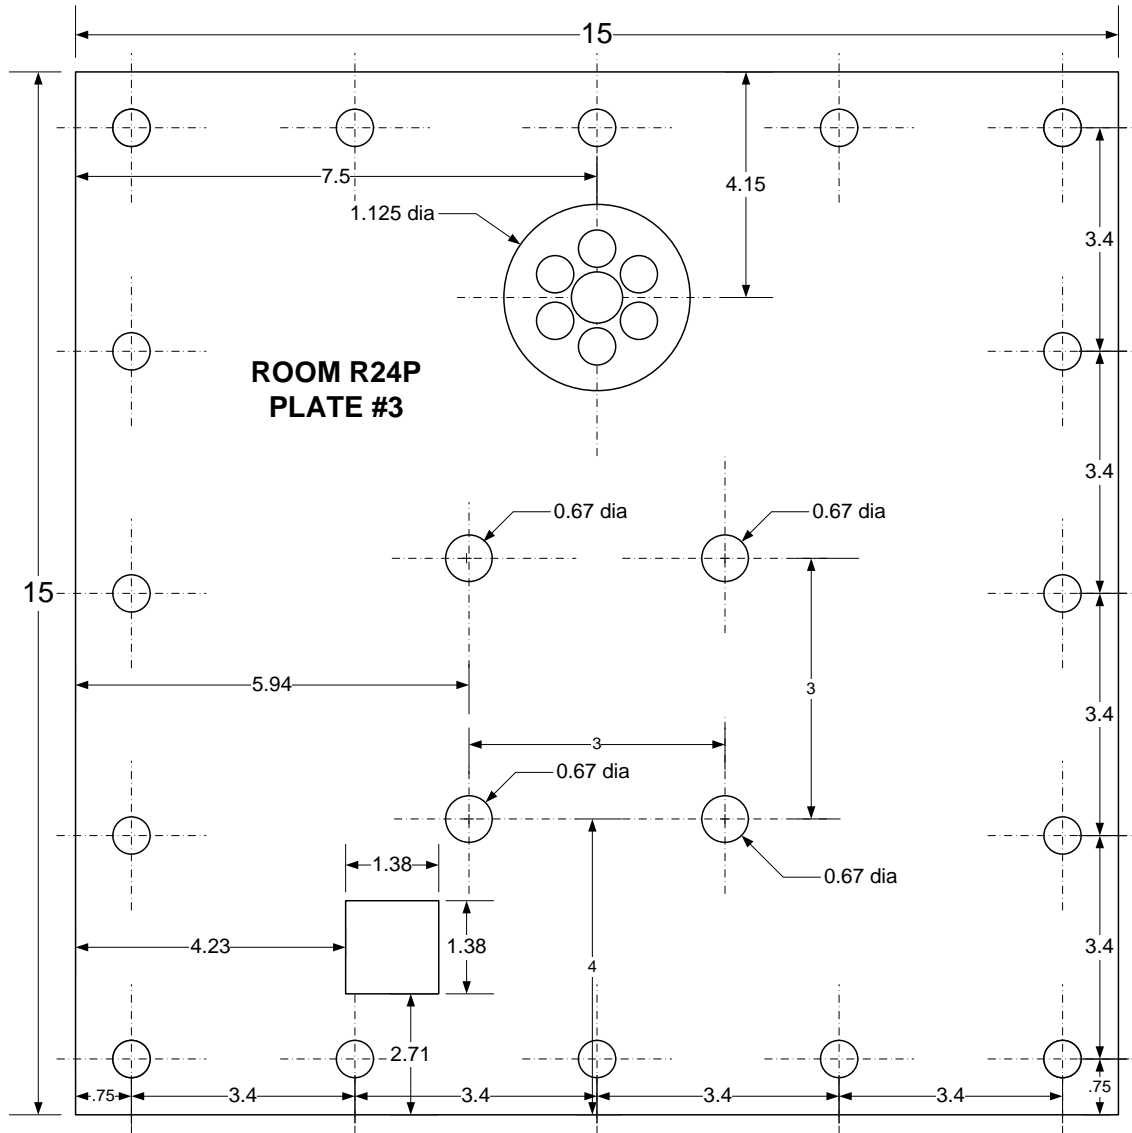

**Room ID: R24S**

**Figure - 4:** Room 24S Waveguide Mount (Test Room)  
Plate #3

All dimensions are in inches

**Figure - 5:** Room 24S (Test Room) Waveguide Plate w/ Dimensions Plate #3

**Figure - 6:** Room 24S (Test Room) Outer Mounting Plate (View from outside chamber) Plate #2

Room 24S (Test Room) Inner Mounting Plate  
Plate #1

**Figure - 8:** Room 24P (Monitor Room) Inner Mounting Plate  
Plate #1

**Figure - 10:** Room 24S Customer Mounting Plate Dimensions  
On Plate #1

**Figure – 11:** Room 24P (Monitor Room) Outer Mounting Plate  
Plate #4

All dimensions are in inches

**Figure - 12:** Room 24P (Monitor Room) Outer Mounting Plate Dimensions  
Plate #4