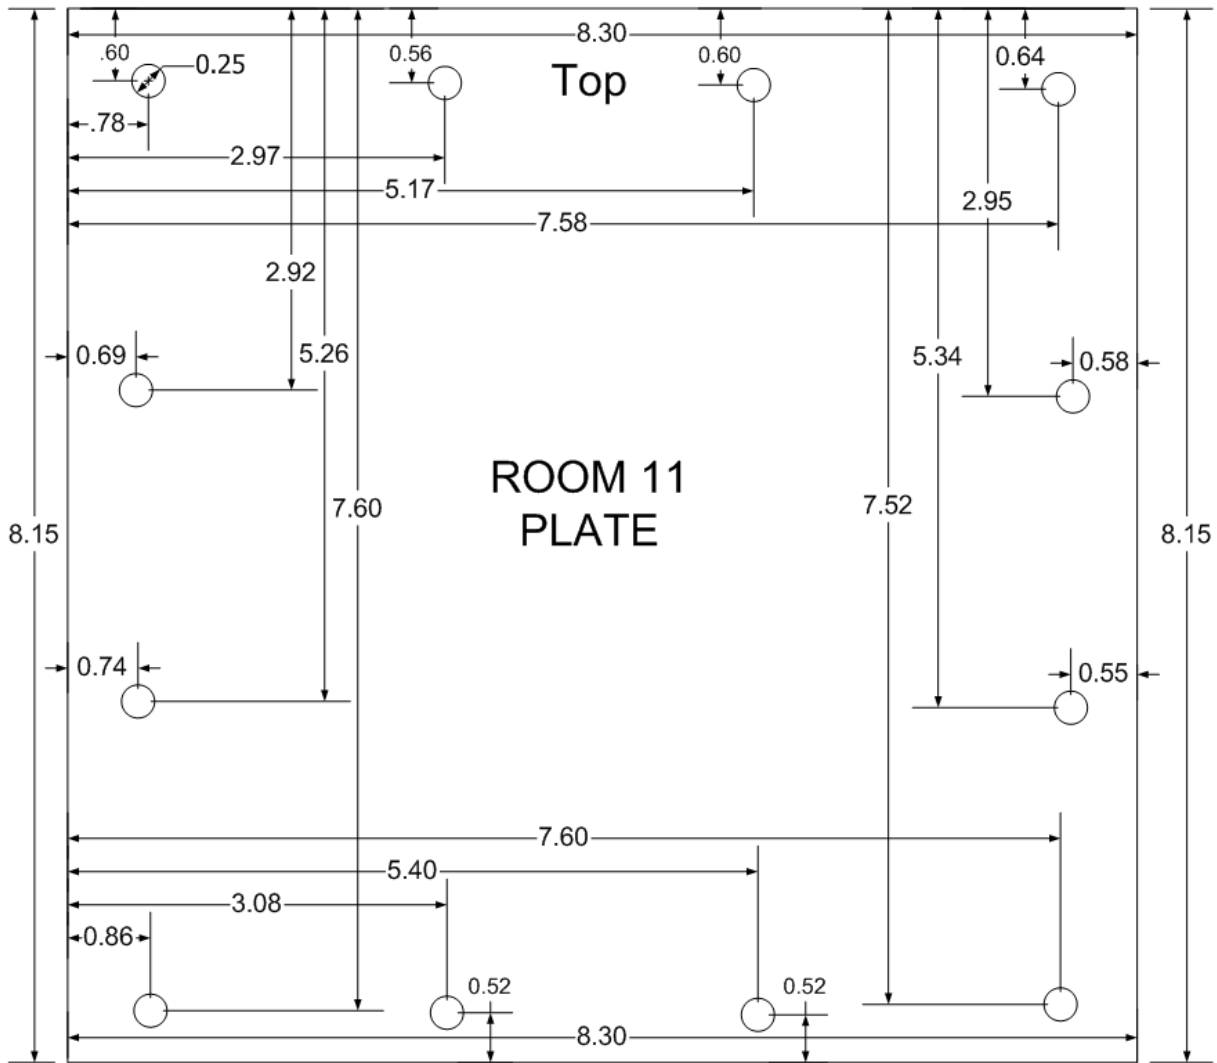

**Room ID: R24S**

**Figure - 4:** Room 24S Waveguide Mount (Test Room)  
Plate #3

All dimensions are in inches

**Figure - 5:** Room 24S (Test Room) Waveguide Plate w/ Dimensions Plate #3

**Figure - 6:** Room 24S (Test Room) Outer Mounting Plate (View from outside chamber) Plate #2

Room 24S (Test Room) Inner Mounting Plate  
Plate #1

**Figure - 8:** Room 24P (Monitor Room) Inner Mounting Plate  
Plate #1

**Figure - 10:** Room 24S Customer Mounting Plate Dimensions  
On Plate #1

**Figure – 11:** Room 24P (Monitor Room) Outer Mounting Plate  
Plate #4

All dimensions are in inches

**Figure - 12:** Room 24P (Monitor Room) Outer Mounting Plate Dimensions  
Plate #4